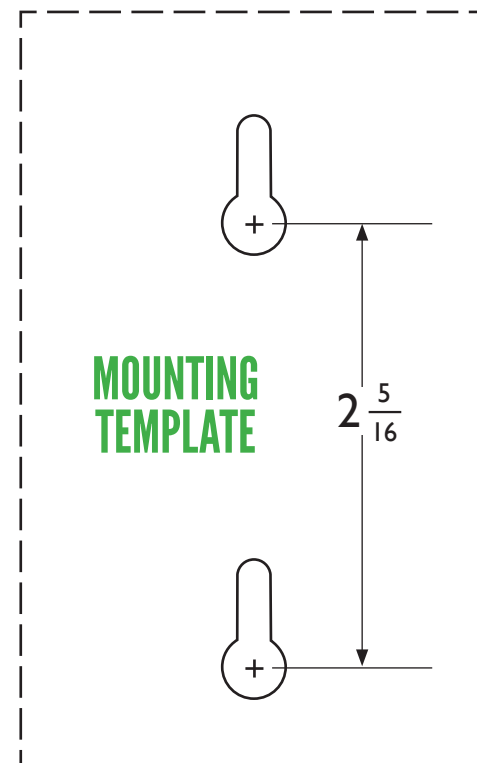

## OPERATING AND INSTALLATION MANUAL

**TO ENSURE SAFE AND RELIABLE OPERATION, CAREFULLY READ THIS SERVICE AND INSTALLATION MANUAL IN ITS ENTIRETY BEFORE INSTALLING AND / OR USING THIS PRODUCT.**

A 9V Battery (Included) is required. To install battery, slide open battery compartment on side of unit. gently pull the battery connection wires out just enough to connect the battery to the snap connector. Once connected, carefully push the battery into the side compartment. Do Not Force the battery as this may damage the wire connections. Slide the compartment door back into place. You are now ready to place the Alarm into service.

To install the Battery Powered Alarm, simply place it upright on any surface that you would like to monitor for potential unwanted water. Make sure that the unit is on a surface that will not be interfered with where the unit may be accidentally knocked over. **THE UNIT MUST BE IN AN UPRIGHT POSITION WITH THE TWO BOTTOM METAL PROBES IN CONTACT WITH THE SURFACE FOR IT TO OPERATE PROPERLY. DO NOT PLACE THE UNIT ON ANY METAL SURFACE AS THIS WILL CREATE FALSE ALARMS.**

The Battery Powered Water Alarm may be wall mounted using the two mounting holes on the back of the unit. A Mounting Template is printed on the back of this page. Simply tape this template to the wall you will mount the unit and drill appropriate pilot holes for the screws you will use. The Alarm is to be mounted within 6 feet of the surface to be monitored. Standard #5 Flat Head Wood Screws (1/8" Shank Diameter with 1/4" Head - Diameter) at the appropriate length are recommended (Not Included).

Once the unit is mounted simply detach the probe plate from the base of the unit and secure this plate with the metal probes facing down to the surface to be monitored.

**For Customer Service Contact:**