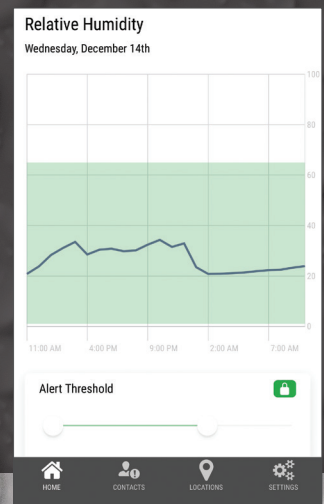

Monitors your home's relative humidity & temperature

- Features a high-precision humidity sensor that provides accurate readings of relative humidity levels within a range of 0-100%. It also has a built-in temperature sensor that can measure temperatures from 0°F to 110°F.
- If the temperature or relative humidity level measures above or below your threshold, an alert will be sent to your smartphone
- Also includes water sensor that detects standing water

Item #	Description
RICSRHT	Smart RH Monitor & Sump Pump Smart Outlet