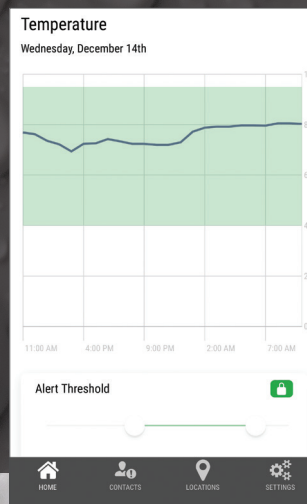

Monitors your home's relative humidity & temperature

- Features a high-precision humidity sensor that provides accurate readings of relative humidity levels within a range of 0-100%. It also has a built-in temperature sensor that can measure temperatures from 0°F to 110°F.
- If the temperature or relative humidity level measures above or below your threshold, an alert will be sent to your smartphone
- Also includes water sensor that detects standing water

Item #	Description
RICSRHT	Smart RH Monitor & Sump Pump Smart Outlet