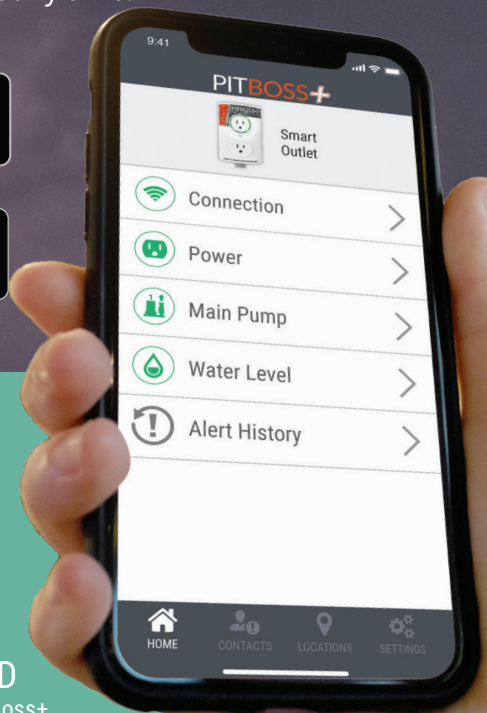

CONTACTS YOU IF YOUR SUMP PUMP HAS A PROBLEM

PITBOSS+

SUMP PUMP SMART OUTLET

2 IN 1

Smart Relative Humidity Monitor & Sump Pump Smart Outlet

Watches over your sump pump

- The PitBoss+ Sump Pump Smart Outlet connects any sump pump to the PitBoss+ 24/7 Monitoring Service
- PitBoss+ automatically tracks incoming data from your pump and checks that the pump is working properly. If any issues are detected, PitBoss+ will send an alert to your smartphone, giving you time to take action before your basement floods.
- The PitBoss+ App also gives you visibility to the health of your system remotely, from anywhere and at any time

Item #	Description
RICSRHT	Smart RH Monitor & Sump Pump Smart Outlet

24/7 SUMP PUMP AND AIR QUALITY MONITORING IN THE PALM OF YOUR HAND

PITBOSS+

SUMP PUMP SMART OUTLET

URNS ANY SUMP PUMP INTO A SMART PUMP!

The PitBoss+ Sump Pump Smart Outlet & Smart RH Monitor connects any sump pump to the PitBoss+ Monitoring Service.

PitBoss+ automatically tracks incoming data from your pump and checks that the pump is working properly. If any issues are detected, PitBoss+ will send an alert to your smartphone, giving you time to take action before your basement floods.

The PitBoss+ App also gives you visibility to the relative humidity and temperature in your home, from anywhere and at any time.

MONITORS YOUR SUMP PUMP

Pump Status • Network Status
Power Status • Water Level