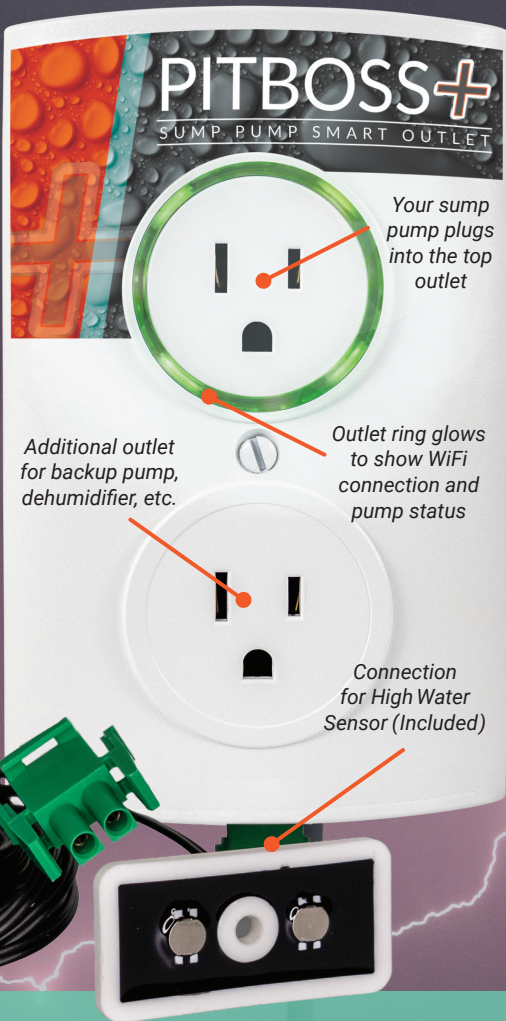

CONTACTS YOU IF YOUR SUMP PUMP HAS A PROBLEM

PITBOSS+

SUMP PUMP SMART OUTLET

2 IN 1

Smart Relative Humidity Monitor & Sump Pump Smart Outlet

Watches over your sump pump

- The PitBoss+ Sump Pump Smart Outlet connects any sump pump to the PitBoss+ 24/7 Monitoring Service
- PitBoss+ automatically tracks incoming data from your pump and checks that the pump is working properly. If any issues are detected, PitBoss+ will send an alert to your smartphone, giving you time to take action before your basement floods.
- The PitBoss+ App also gives you visibility to the health of your system remotely, from anywhere and at any time

Monitors your home's relative humidity & temperature

- Features a high-precision humidity sensor that provides accurate readings of relative humidity levels within a range of 0-100%. It also has a built-in temperature sensor that can measure temperatures from 0°F to 110°F.
- If the temperature or relative humidity level measures above or below your threshold, an alert will be sent to your smartphone
- Also includes water sensor that detects standing water

Item #	Description
RICSRHT	Smart RH Monitor & Sump Pump Smart Outlet

24/7 SUMP PUMP AND AIR QUALITY MONITORING IN THE PALM OF YOUR HAND

PITBOSS+

SUMP PUMP SMART OUTLET

URNS ANY SUMP PUMP INTO A SMART PUMP!

The PitBoss+ Sump Pump Smart Outlet & Smart RH Monitor connects any sump pump to the PitBoss+ Monitoring Service.

PitBoss+ automatically tracks incoming data from your pump and checks that the pump is working properly. If any issues are detected, PitBoss+ will send an alert to your smartphone, giving you time to take action before your basement floods.